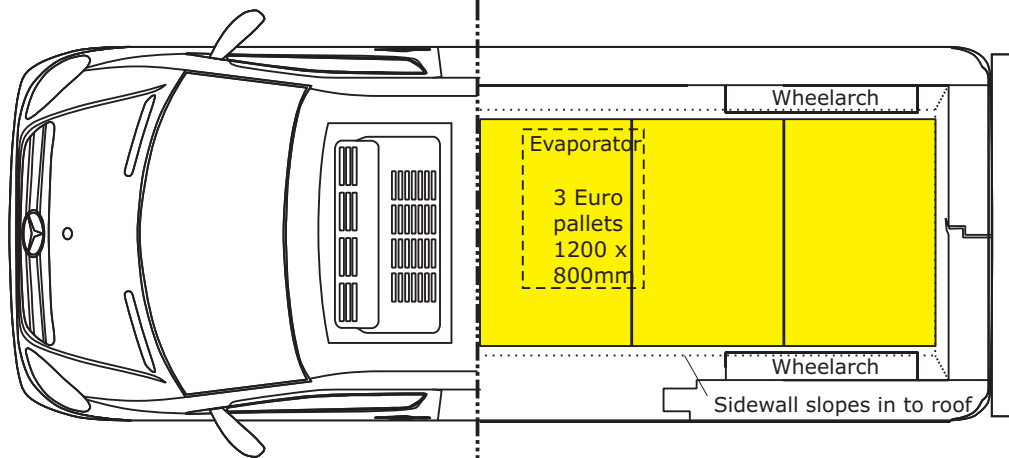

Mercedes Sprinter
3.5t short wheelbase
standard roof

Scale 1:40

Shown with
3 Euro pallets
1200 x 800mm

(max height
1100mm)

Shown with
2 GKN pallets
1200 x 1000mm

(max height
1100mm)